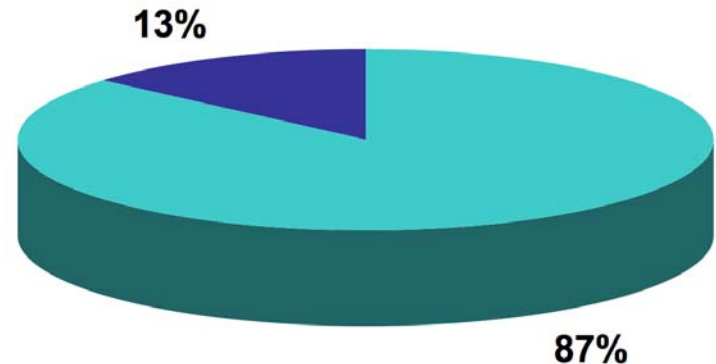

Music & Dance Borrowers October 2008

- 1,847 patrons borrowed materials from the library Monday-Friday from 8 a.m. to 5 p.m.
- 288 patrons borrowed materials from the library after 5 p.m. and on weekends.