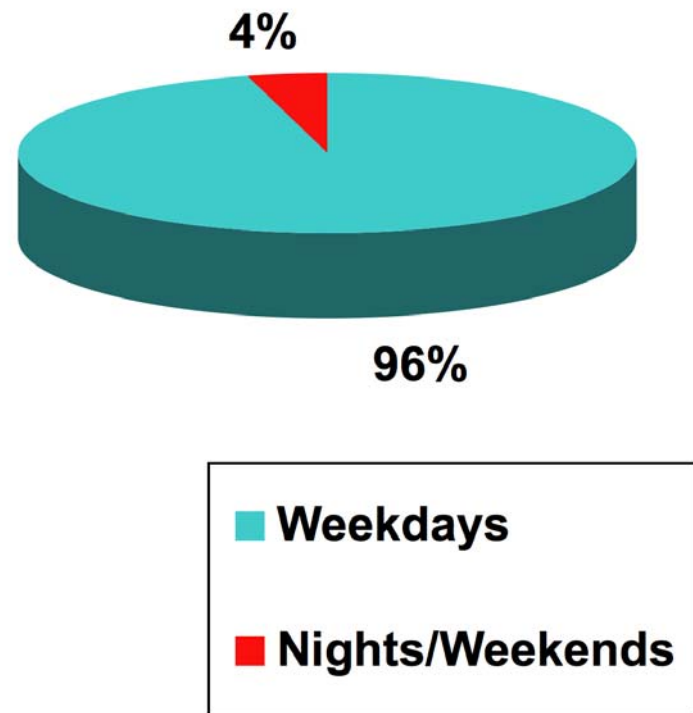

Music & Dance Patrons February 2009

- 6,967 customers were in the library Monday-Friday from 8 a.m. to 5 p.m.
- 313 customers were in the library after 5 p.m. and on weekends.