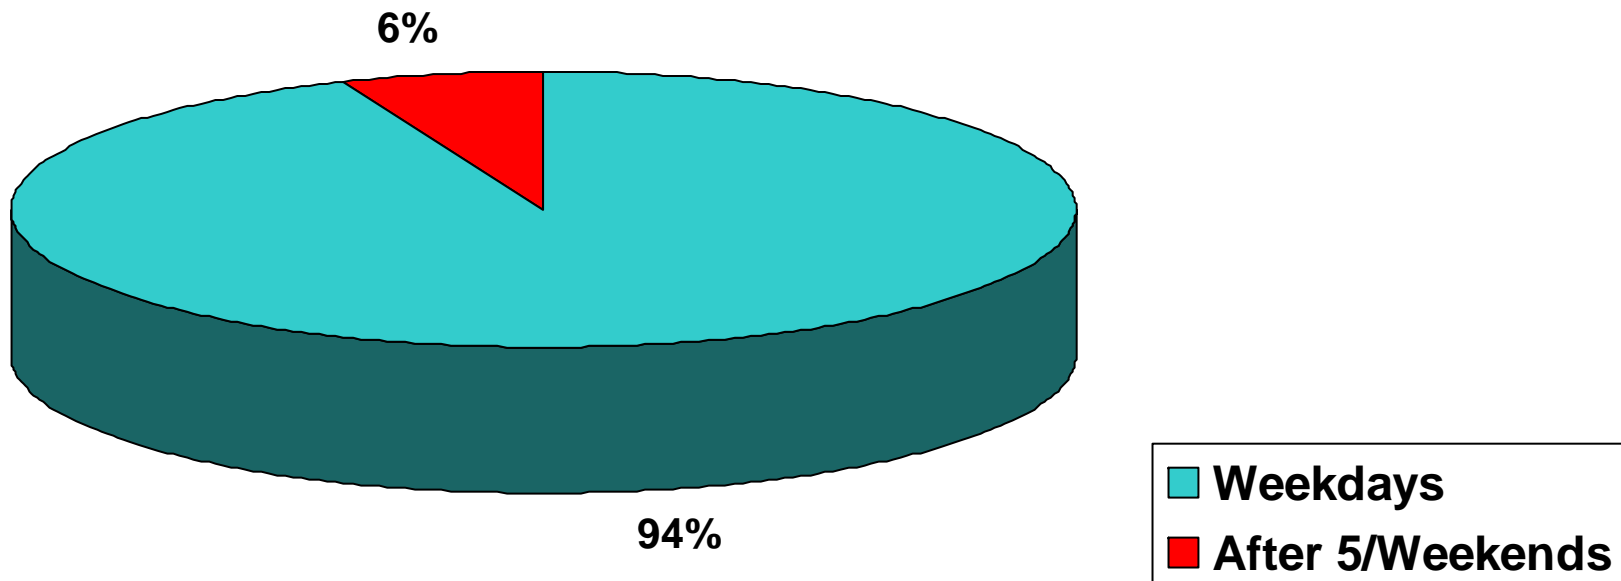

Geology Library Borrowers January 2009