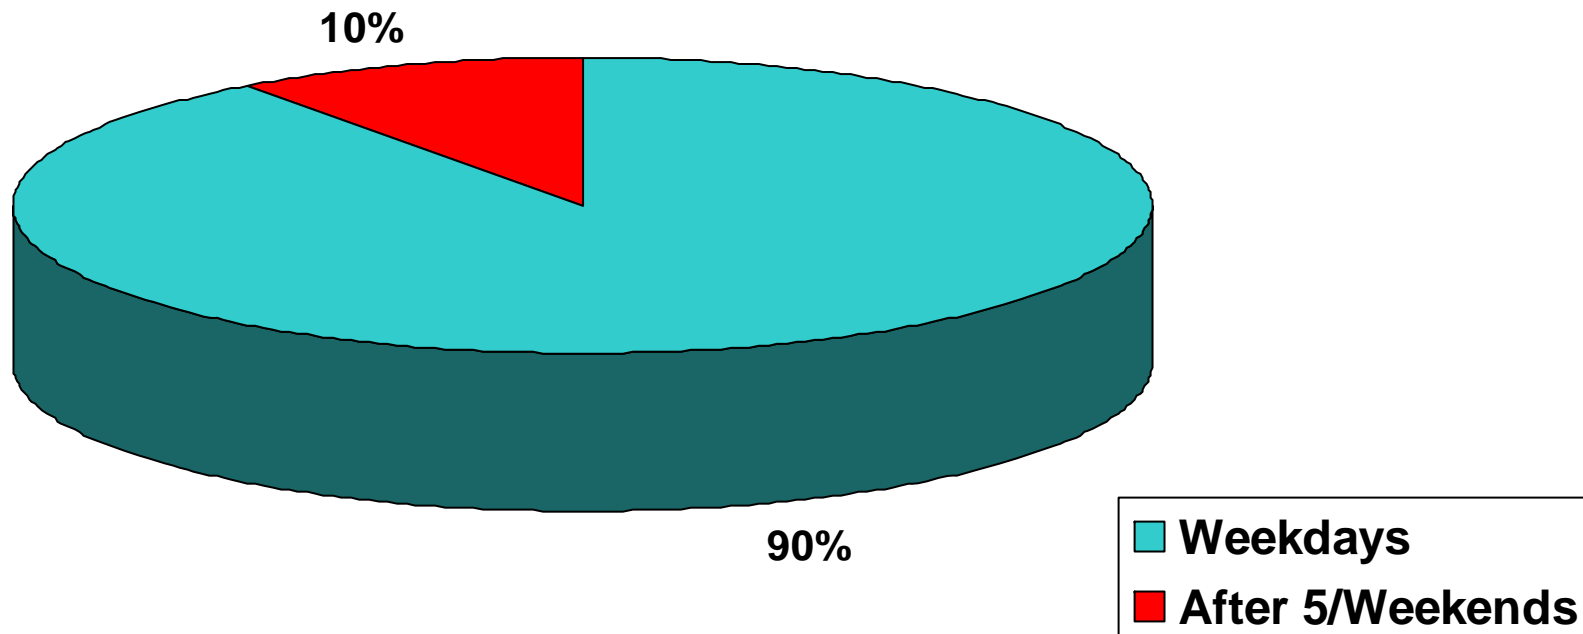

*Veterinary Medicine
Library Borrowers
January 2009*