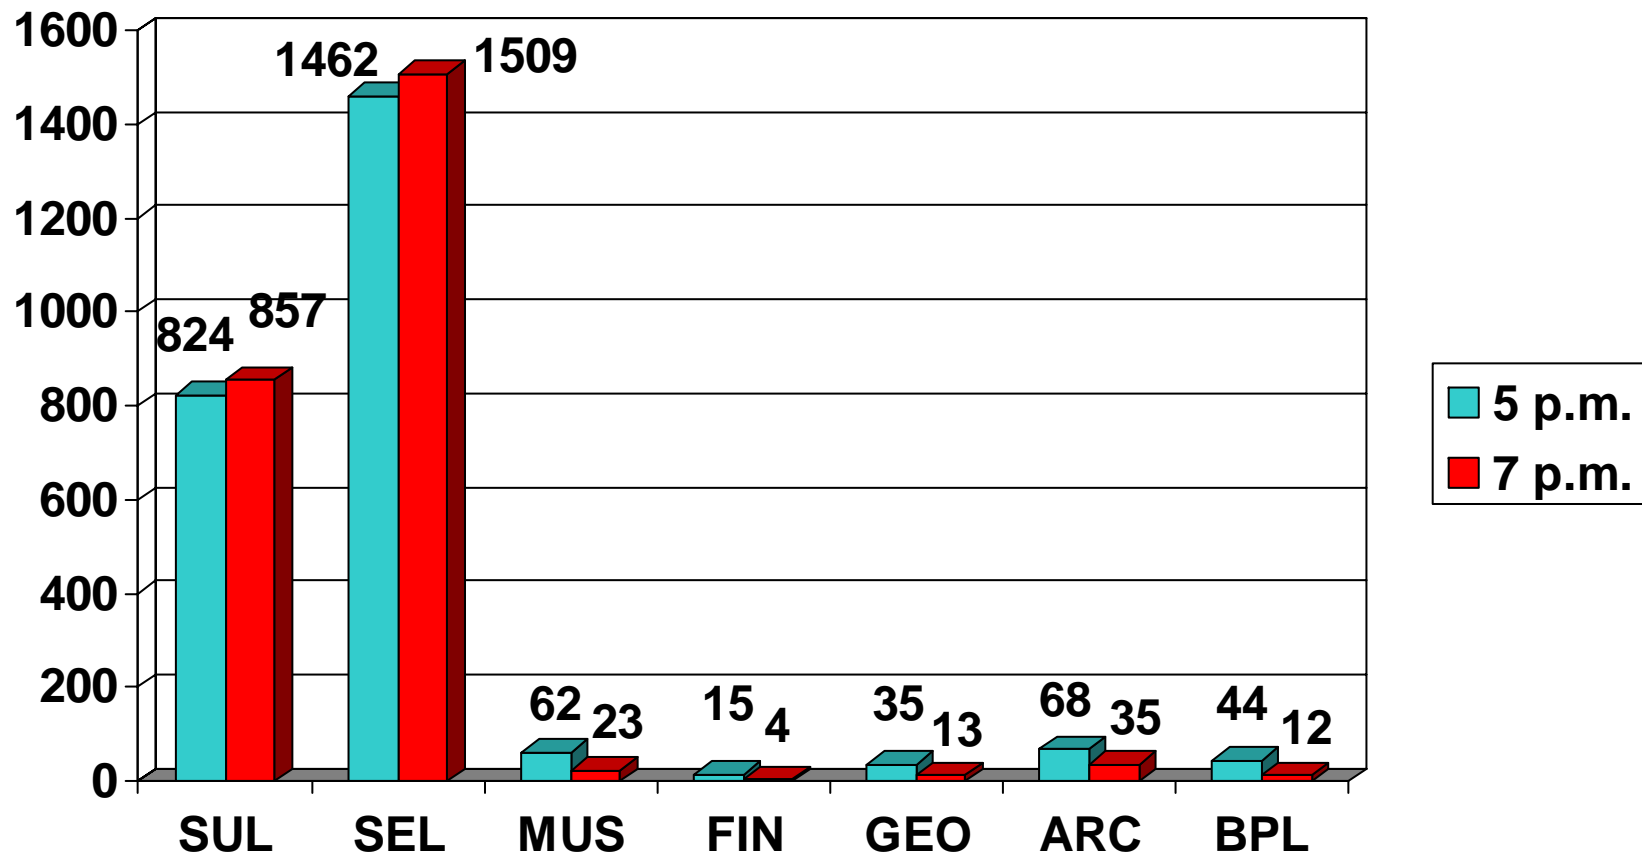

Schedule Under Consideration

Schedule being considered all seven
subject libraries under review:

- Monday - Friday: 8 a.m. – 5 p.m
- Saturday & Sunday: Closed

*Why is an alternate schedule
being considered?*

Head counts and circulation information shows proportionally little usage at these locations after 5 p.m. on weekdays, and on weekends.

Head Count: 2/1-2/6/09

5 p.m. Head Count

7 p.m. Head Count

Usage Trends at Specific Libraries