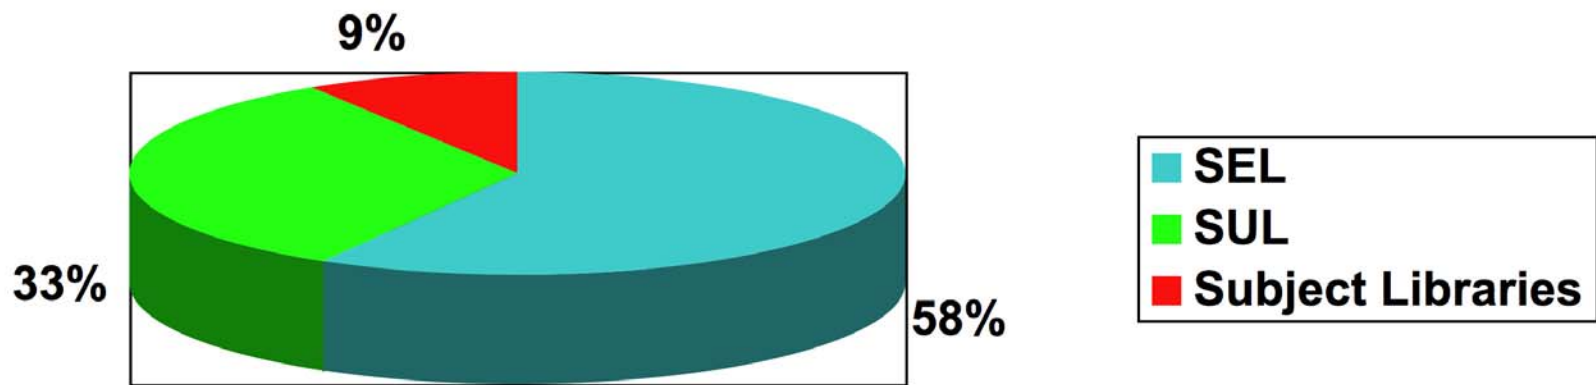

5 p.m. Head Count